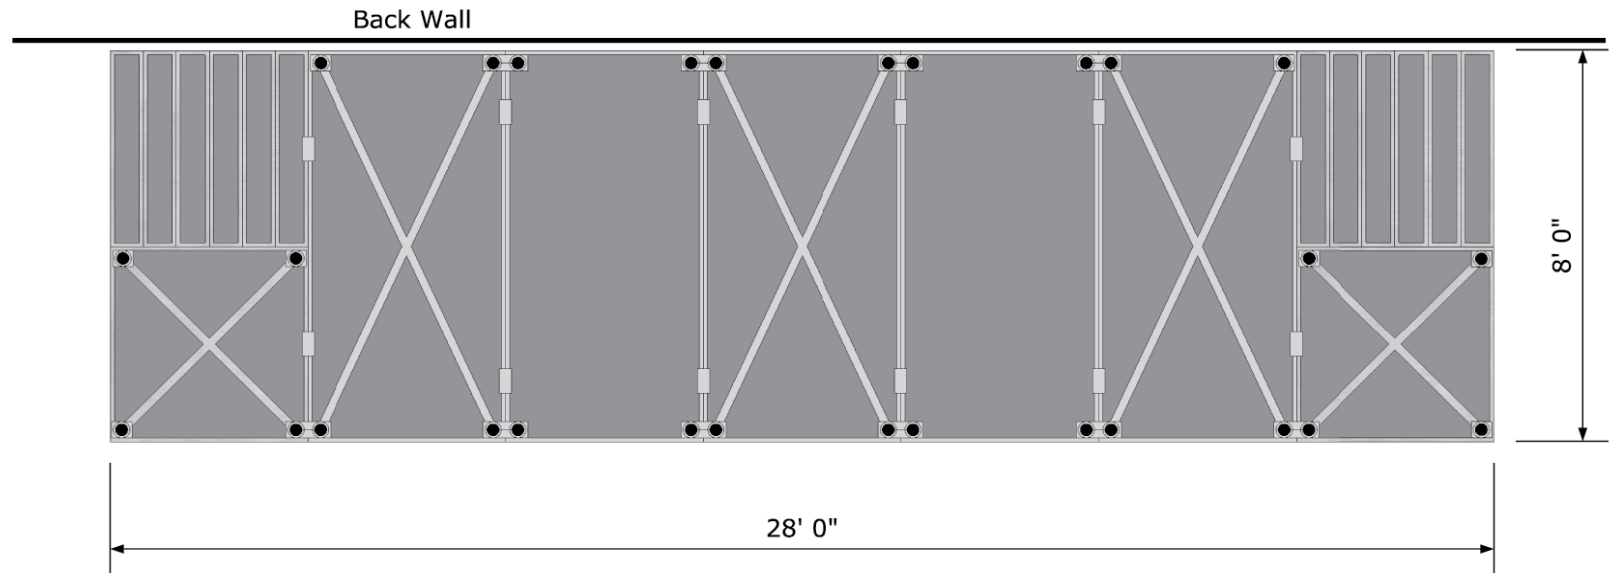

4' x 8' X-Frames

4' x 8' Decks

Quad Locator Plate LP-4 

Certified By:
 THE CANADIAN
WELDING BUREAU

29 Kelfield St.
Toronto, ON
M9W 5A1
Canada

t: 416.593.7800
e: info@kadfab.com
w: www.kadfab.com

A Stage Assembly Layout
A Configuration
28' x 8'