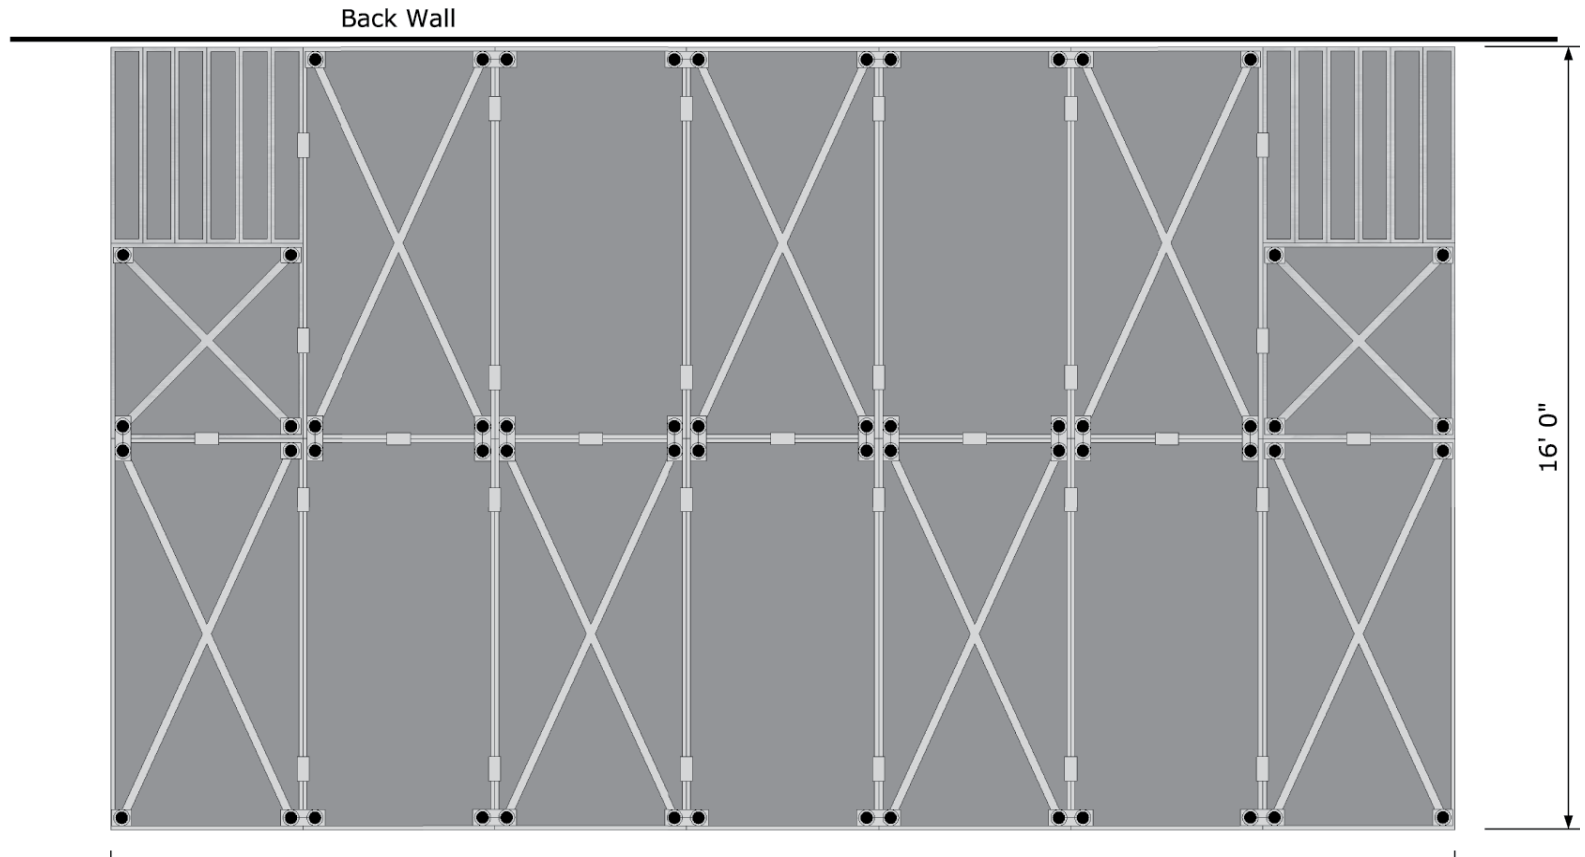

Certified By:
 THE CANADIAN WELDING BUREAU

29 Kelfield St.
Toronto, ON
M9W 5A1
Canada

t: 416.593.7800
e: info@kadfab.com
w: www.kadfab.com

C Stage Assembly Layout
C Configuration
28' x 16'