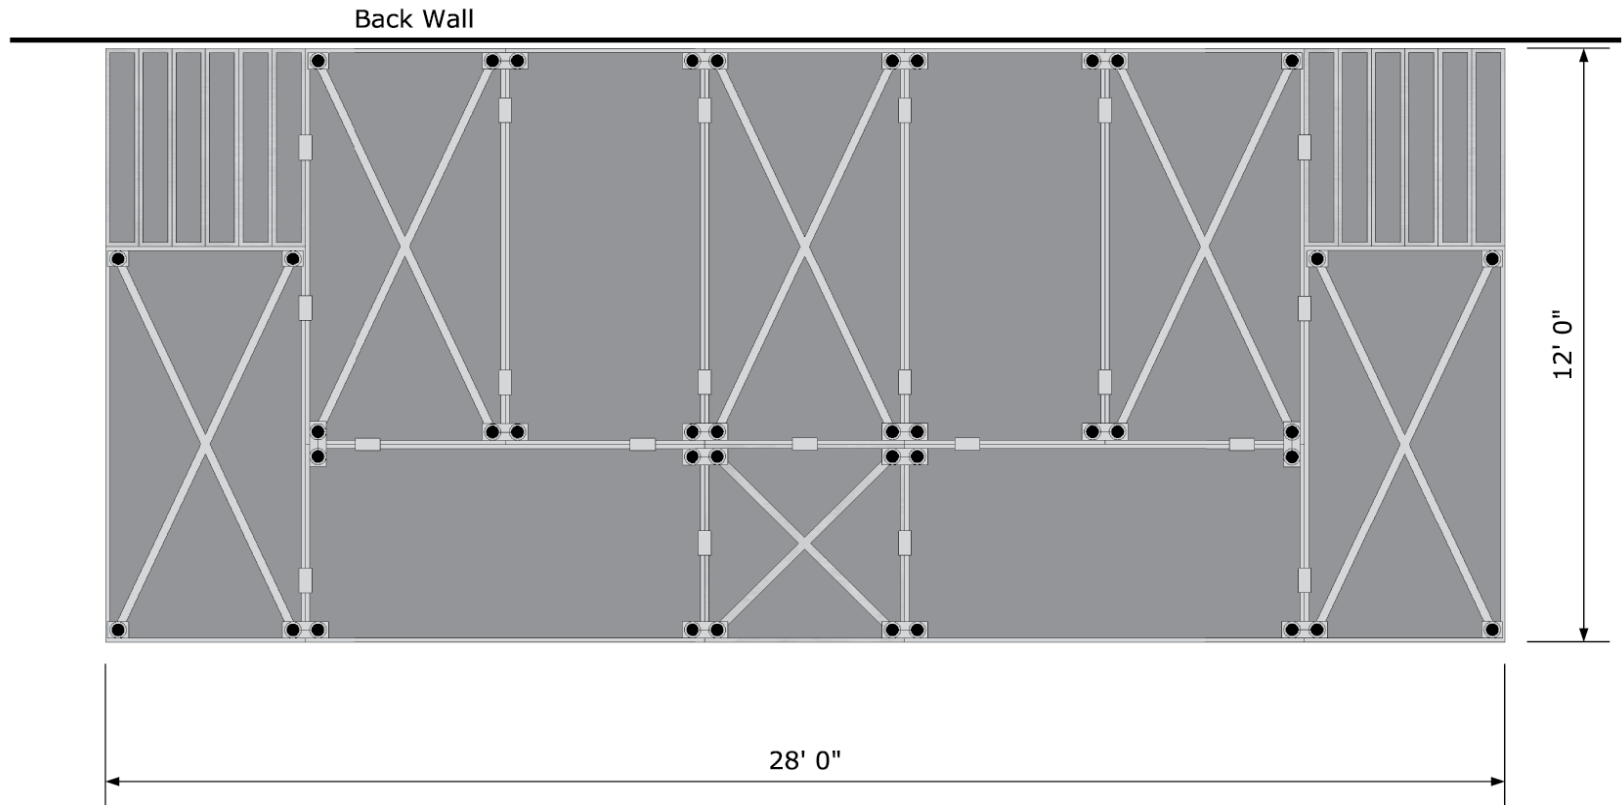

Certified By:
 THE CANADIAN
WELDING BUREAU

29 Kelfield St.
Toronto, ON
M9W 5A1
Canada

t: 416.593.7800
e: info@kadfab.com
w: www.kadfab.com

B Stage Assembly Layout
B Configuration
28' x 12'